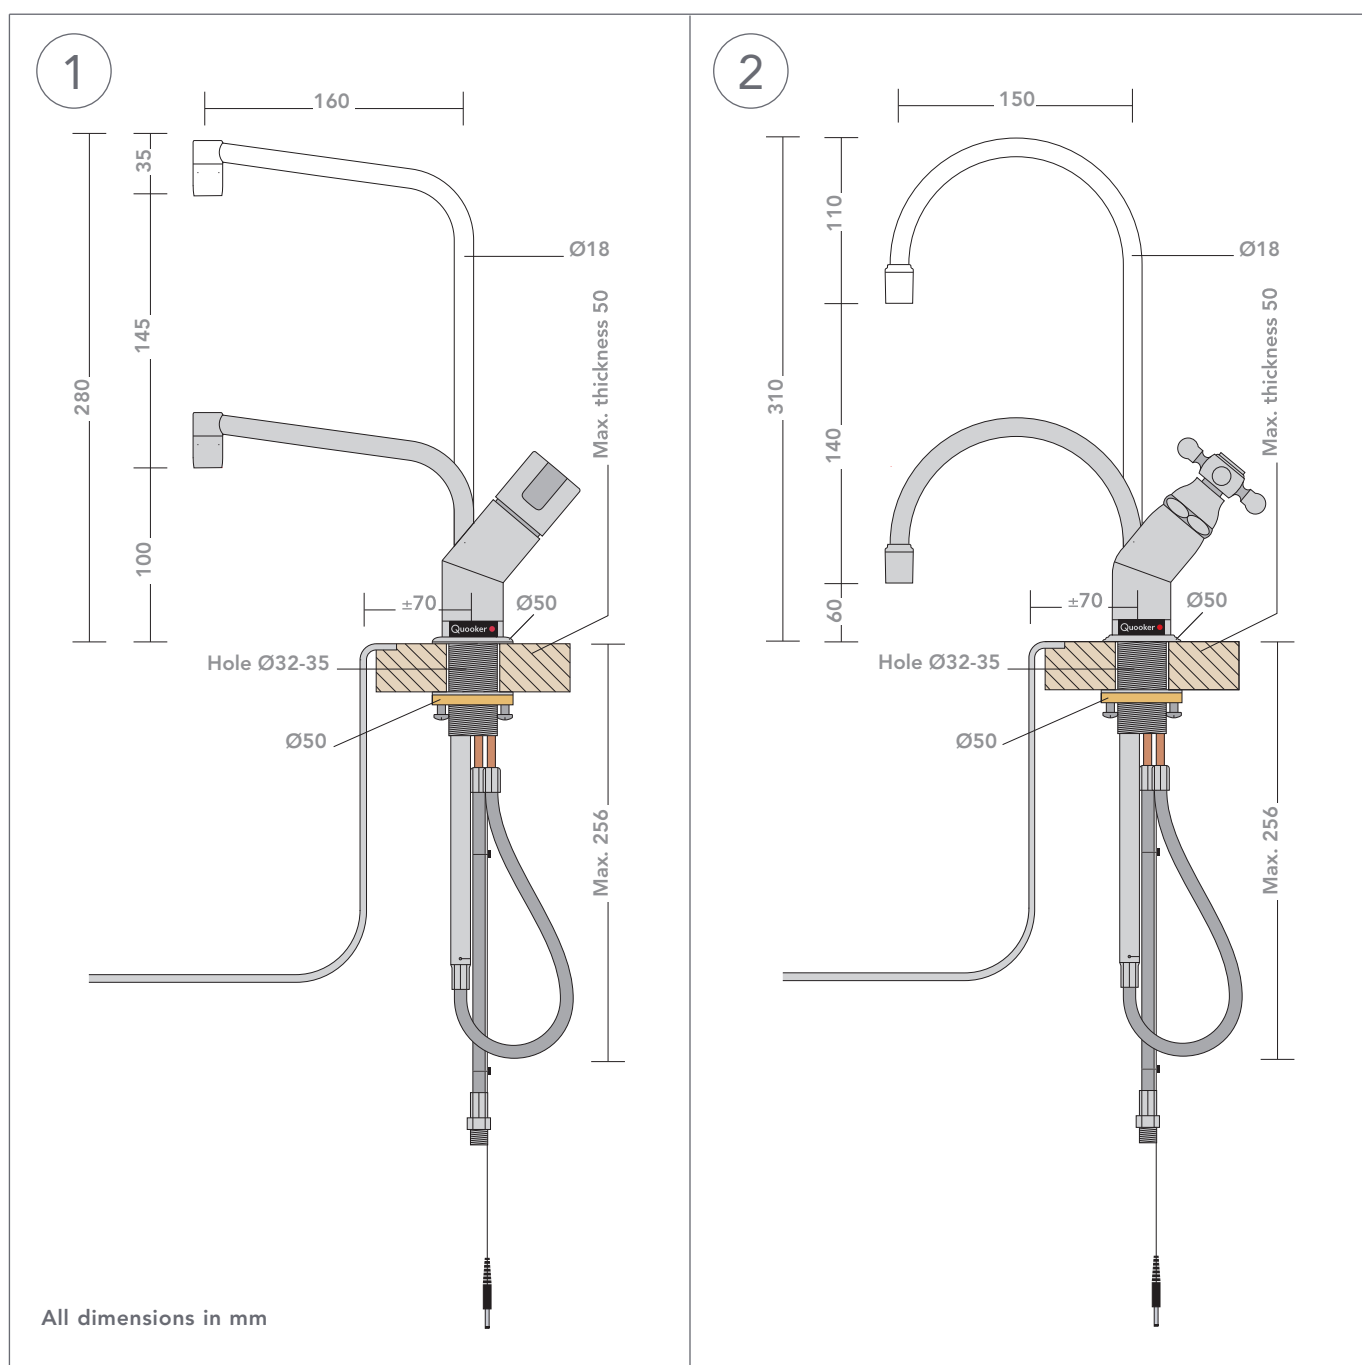

Dimensions Quooker taps

- 1 Basic
- 2 Classic

- 3 Design
- 4 Modern